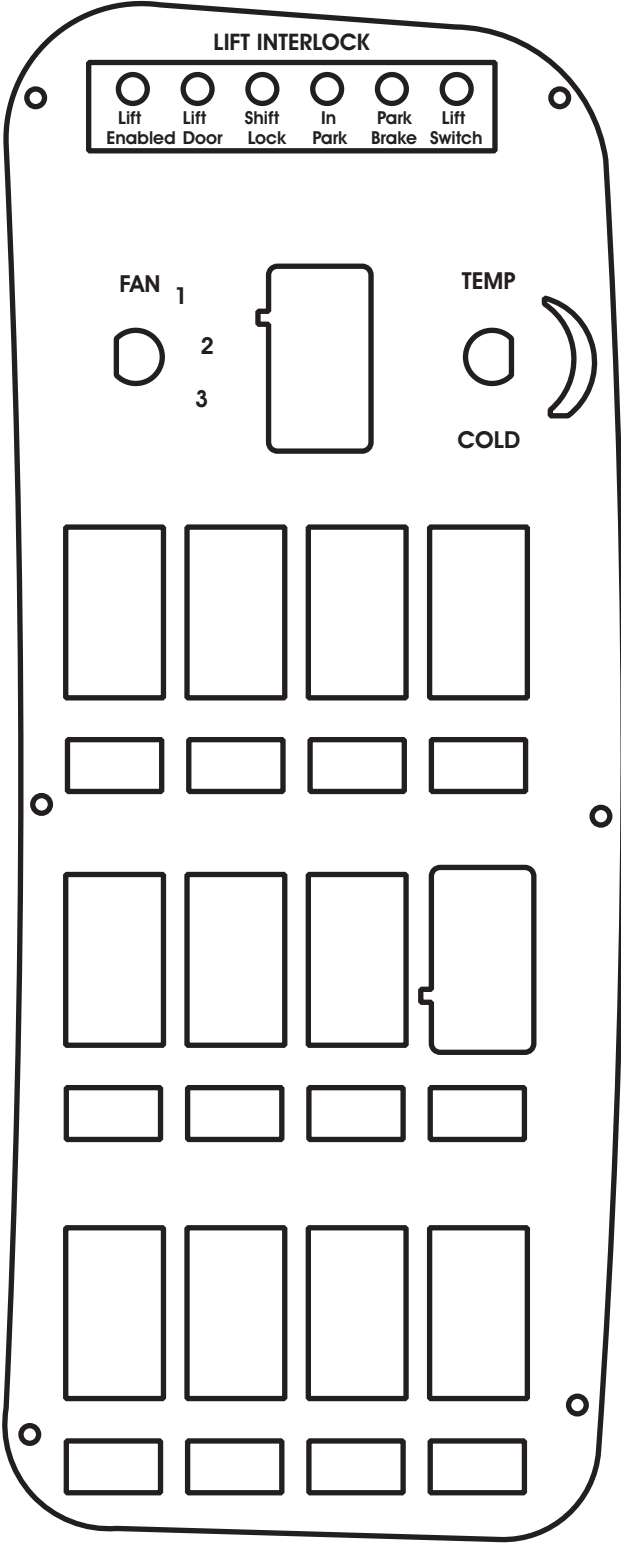

FAC-01516-00000