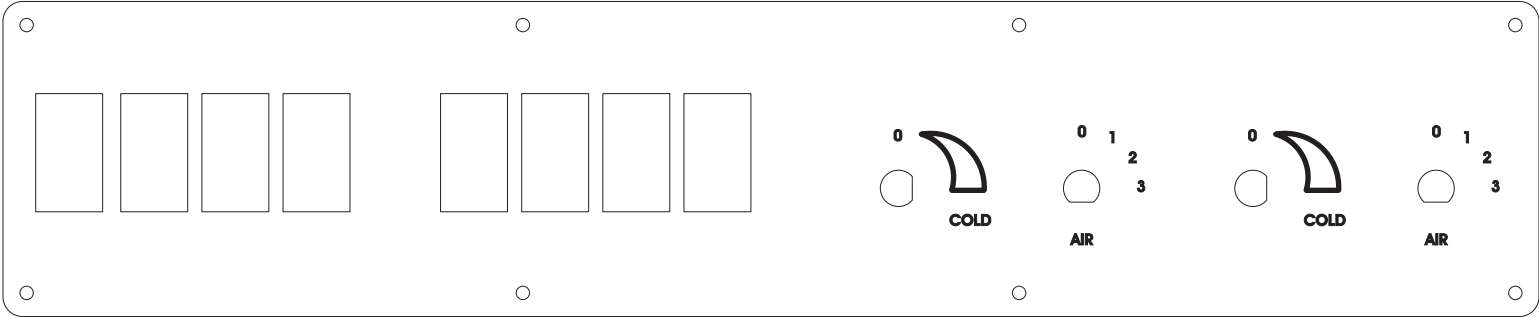

FAC-01971-00000