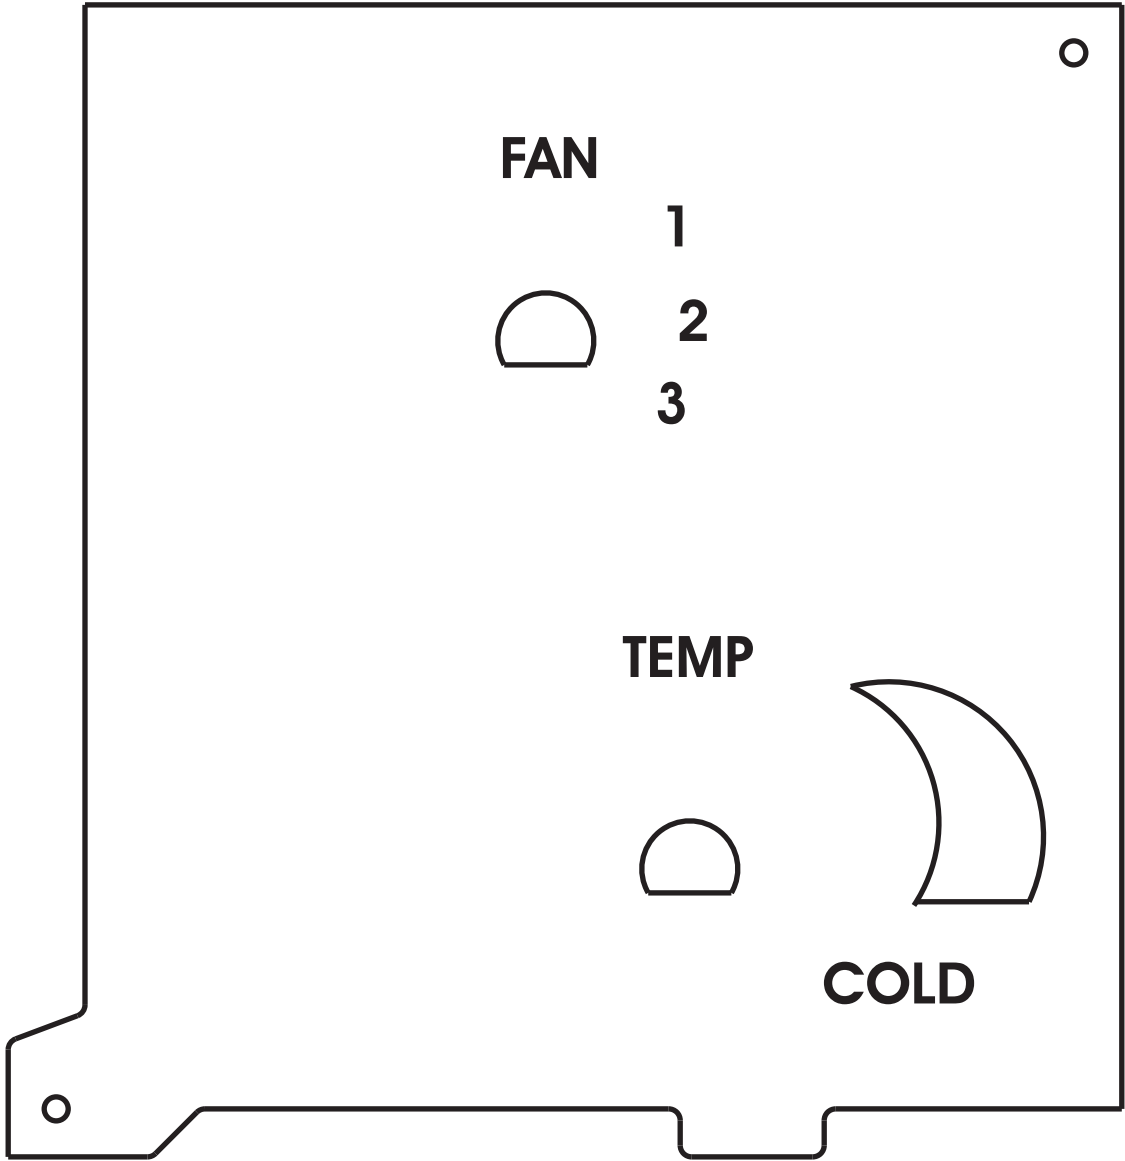

FAC-01147-00000