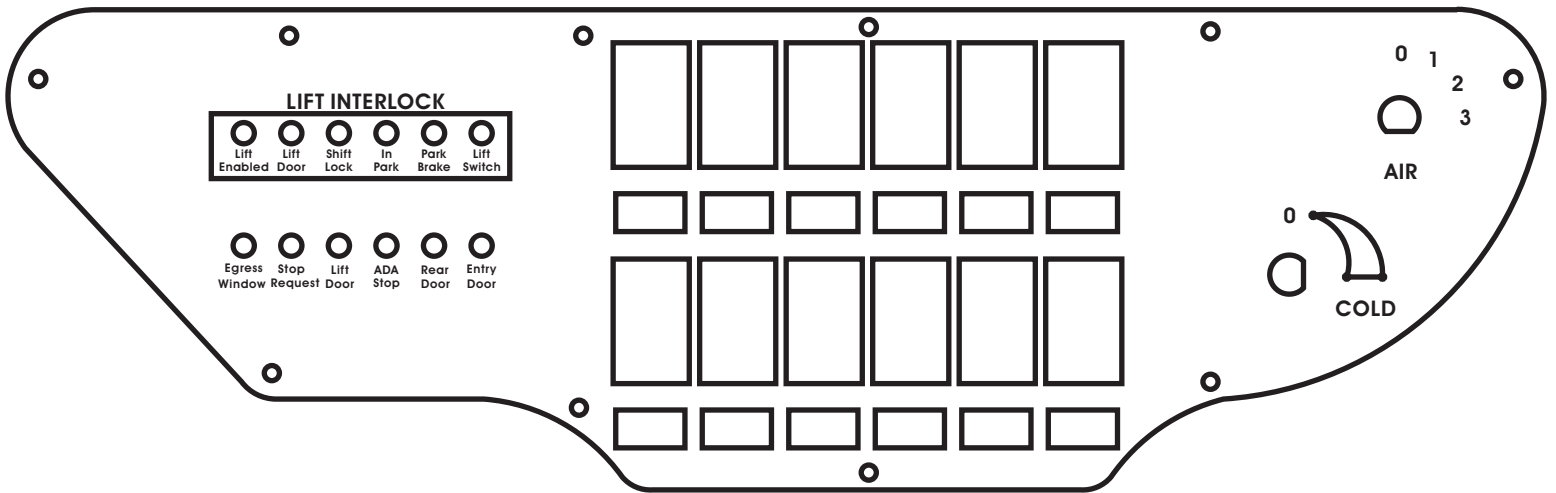

PARK
BRAKE

LIFT
SWITCH

FAC-01460-00000

FAC-01513-00000

FAC-01516-00000

FAC-01522-00000

FAC-01614-00000

FAC-01616-00000