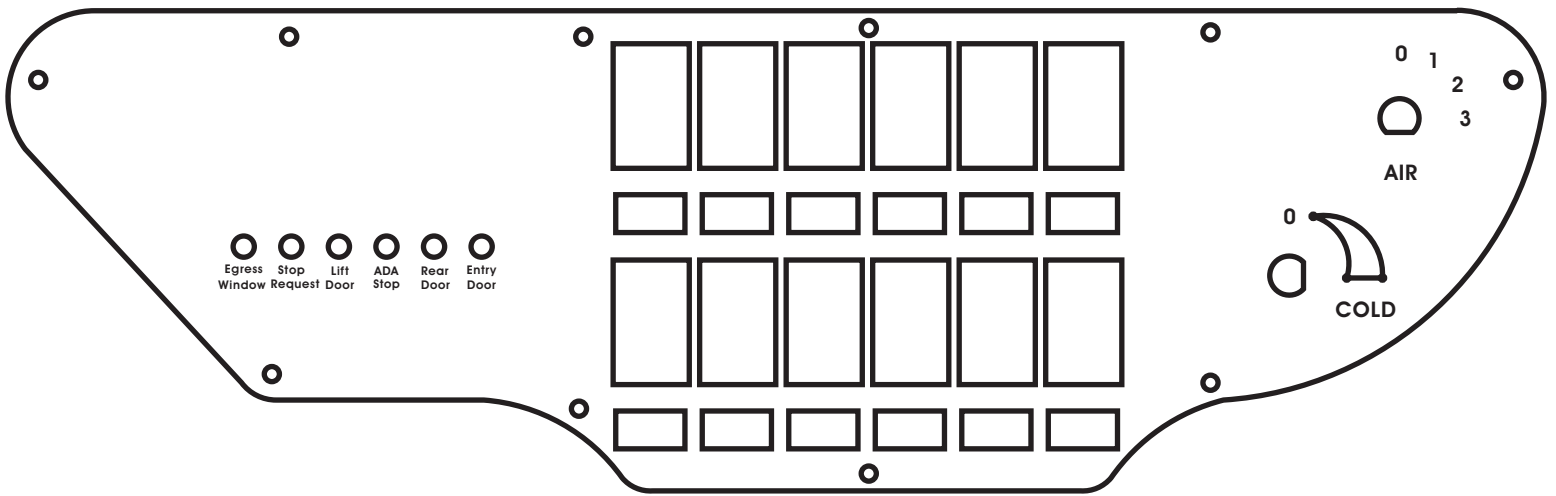

FAC-01619-00000