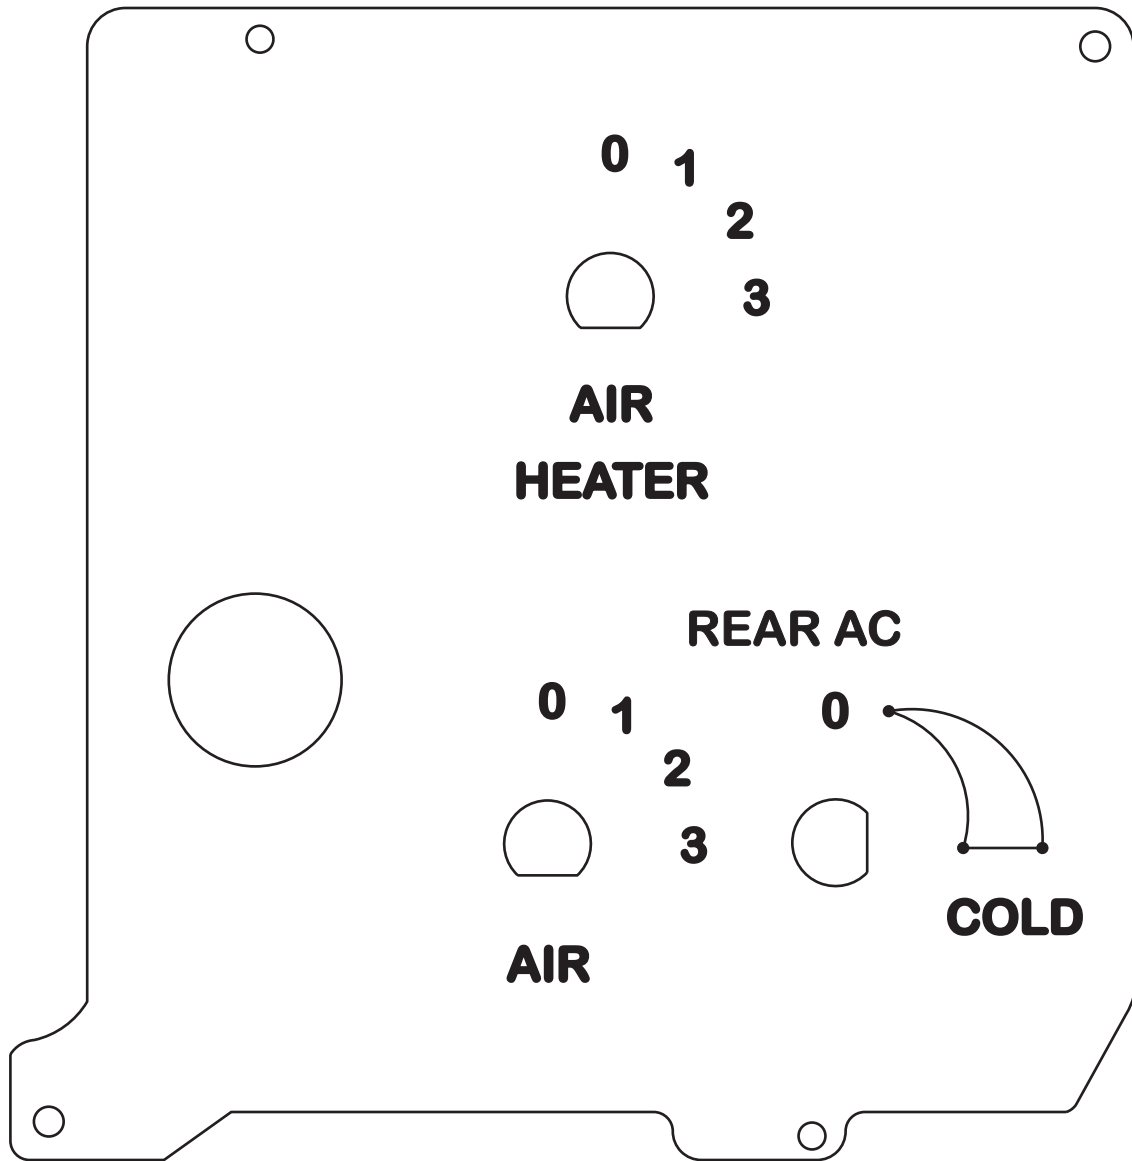

FAC-02036-00000
Size 5.8 x 6 inches