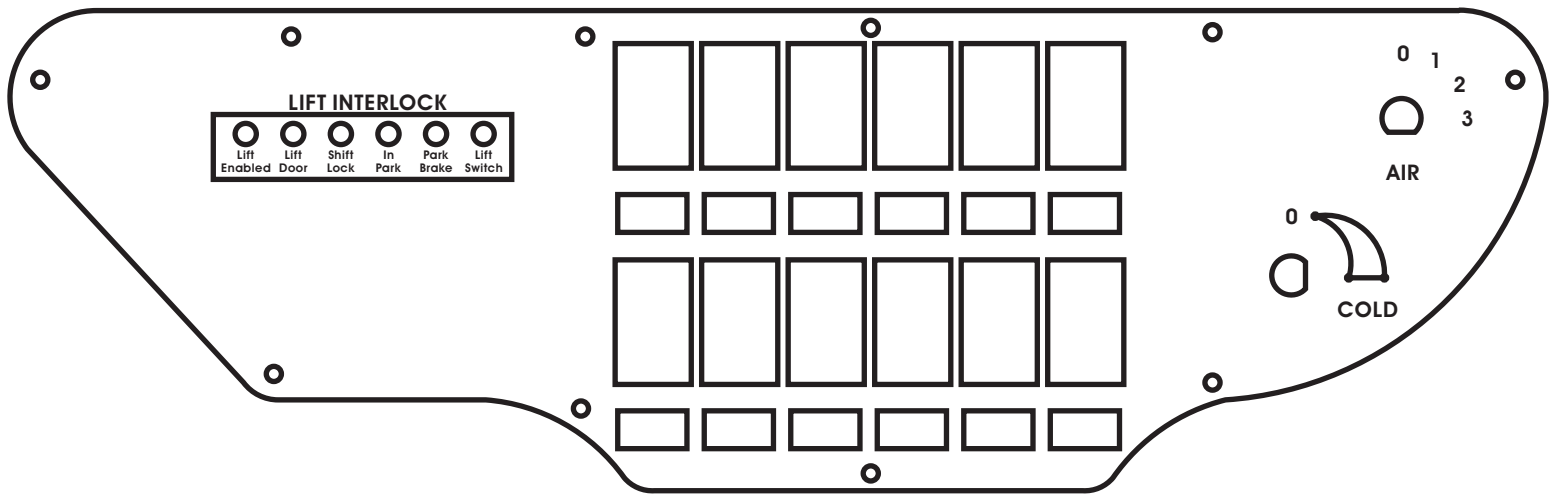

FAC-01620-00000