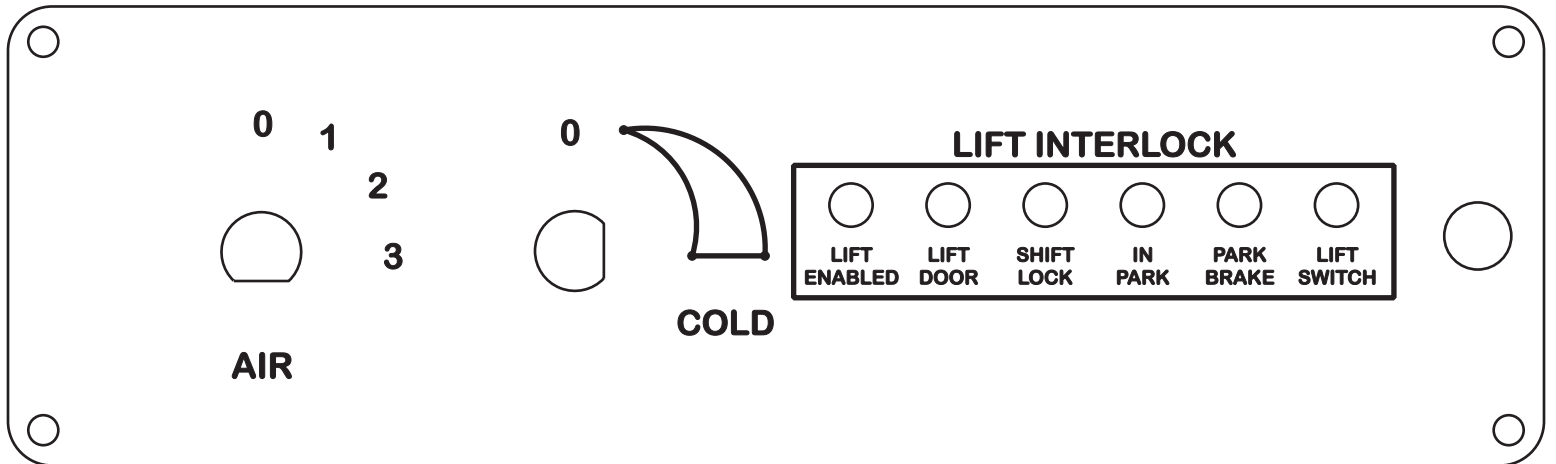

FAC-02022-00000

8.7 x 2.6 inches